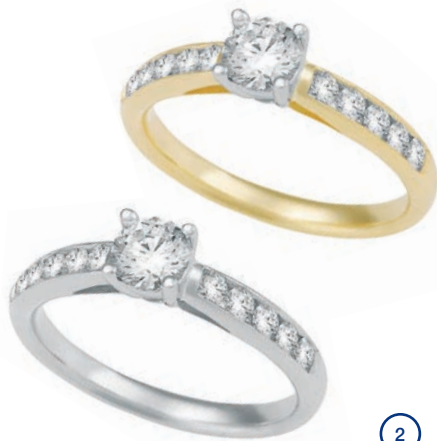

1 NEW

2

3

4

18 Carat - Engagement Rings

8

- 1 **CIRCLE DESIGN RING WITH RBC CLAW CENTRE**
WHITE* **RCIRC40W** TDW **0.40CT**
Matches with PCIRC30W, ECIRC40W on page 15
- 2 **4 CLAW RBC & CHANNEL SET RING**
YELLOW **TR11685** WHITE **TR11685W** TDW **0.85CT**
Matches with RING WR10 on page 5
- 3 **ROUND FLOWER RBC WITH MILGRAIN RING**
WHITE ONLY **TRFLOW250** TDW **0.50CT**
Matches with EFLOW40, PFLOW30 on page 14
- 4 **INVISIBLE SET ROUND RING**
WHITE ONLY **TR14175** TDW **0.75CT**
Matches with RING E141, P141
- 5 **RBC RING WITH SPLIT SHANK & MICRO PAVE SHOULDERS**
YELLOW **TR14380** WHITE **TR14380W** TDW **0.80CT**
Matches with ring WR17

- 6 **MICRO PAVE RBC & PRINCESS BEZEL SET RING**
YELLOW **TRM6065** WHITE **TRM6065W** TDW **0.65CT**
YELLOW **TRM6085** WHITE **TRM6085W** TDW **0.85CT**
Matches with ring WRM2 on page 5
- 7 **MICRO PAVE RBC & PRINCESS CUT RING**
YELLOW **TR12460** WHITE **TR12460W** TDW **0.60CT**
Matches with ring WRM2 on page 5
- 8 **MICRO PAVE WITH RBC CENTRE**
YELLOW **TR8000** WHITE **TR8000W** TDW **0.90CT**
Matches with RING WR9 - MIL on page 5
- 9 **INVISIBLE SET BAGUETTE RING WITH RBC CUSHION HALO**
WHITE ONLY **TRBAG250** TDW **0.50CT**
Matches with PBAG240, EBAG255 on page 15

10

11

12

5

6

7

**10 ROUND FLOWER RBC WITH MILGRAIN RING
WHITE ONLY TRFLOW50 TDW 0.50CT**

Matches with EFLOW40, PFLOW30 on page 15

**11 CHANNEL & CLAW SET 3 STONE RING
YELLOW TR115100 WHITE TR115100W TDW 1.90CT**

Matches with RING WR10 on page 5

**12 PRINCESS CUT RING WITH SPLIT SHANK
& MICRO PAVE SHOULDERS**

YELLOW TR14275 WHITE TR14275W TDW 0.75CT