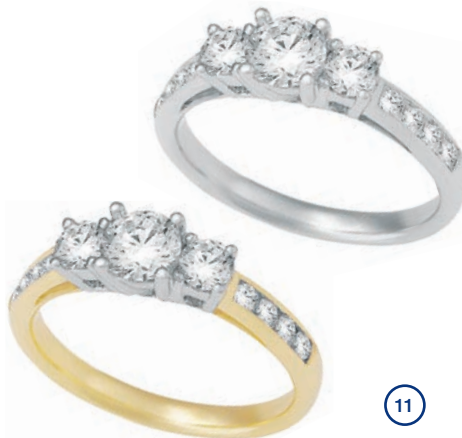

1 NEW

2

3

4

18 Carat - Engagement Rings

8

- 1 **CIRCLE DESIGN RING WITH RBC CLAW CENTRE**
WHITE* **RCIRC40W** TDW **0.40CT**
Matches with PCIRC30W, ECIRC40W on page 15
- 2 **4 CLAW RBC & CHANNEL SET RING**
YELLOW **TR11685** WHITE **TR11685W** TDW **0.85CT**
Matches with RING WR10 on page 5
- 3 **ROUND FLOWER RBC WITH MILGRAIN RING**
WHITE ONLY **TRFLOW250** TDW **0.50CT**
Matches with EFLOW40, PFLOW30 on page 14
- 4 **INVISIBLE SET ROUND RING**
WHITE ONLY **TR14175** TDW **0.75CT**
Matches with RING E141, P141
- 5 **RBC RING WITH SPLIT SHANK & MICRO PAVE SHOULDERS**
YELLOW **TR14380** WHITE **TR14380W** TDW **0.80CT**
Matches with ring WR17

- 6 **MICRO PAVE RBC & PRINCESS BEZEL SET RING**
YELLOW **TRM6065** WHITE **TRM6065W** TDW **0.65CT**
YELLOW **TRM6085** WHITE **TRM6085W** TDW **0.85CT**
Matches with ring WRM2 on page 5
- 7 **MICRO PAVE RBC & PRINCESS CUT RING**
YELLOW **TR12460** WHITE **TR12460W** TDW **0.60CT**
Matches with ring WRM2 on page 5
- 8 **MICRO PAVE WITH RBC CENTRE**
YELLOW **TR8000** WHITE **TR8000W** TDW **0.90CT**
Matches with RING WR9 - MIL on page 5
- 9 **INVISIBLE SET BAGUETTE RING WITH RBC CUSHION HALO**
WHITE ONLY **TRBAG250** TDW **0.50CT**
Matches with PBAG240, EBAG255 on page 15

10

11

12

5

6

7

**10 ROUND FLOWER RBC WITH MILGRAIN RING
WHITE ONLY TRFLOW50 TDW 0.50CT**

Matches with EFLOW40, PFLOW30 on page 15

**11 CHANNEL & CLAW SET 3 STONE RING
YELLOW TR115100 WHITE TR115100W TDW 1.90CT**

Matches with RING WR10 on page 5

**12 PRINCESS CUT RING WITH SPLIT SHANK
& MICRO PAVE SHOULDERS**

YELLOW TR14275 WHITE TR14275W TDW 0.75CT